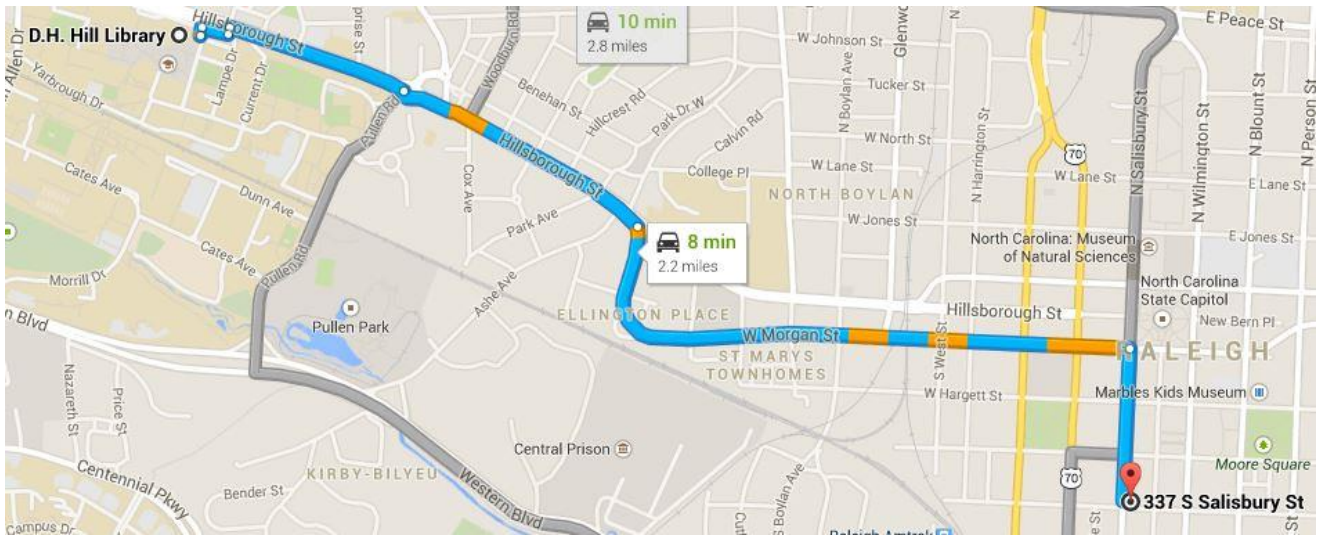

WHERE Closest early voting location and assigned Election Day polling place for students registered to vote at 337 S. Salisbury St, Raleigh, NC 27601: Wake County Board of Elections Office

Directions from D.H Hill Library to 337 S. Salisbury Street